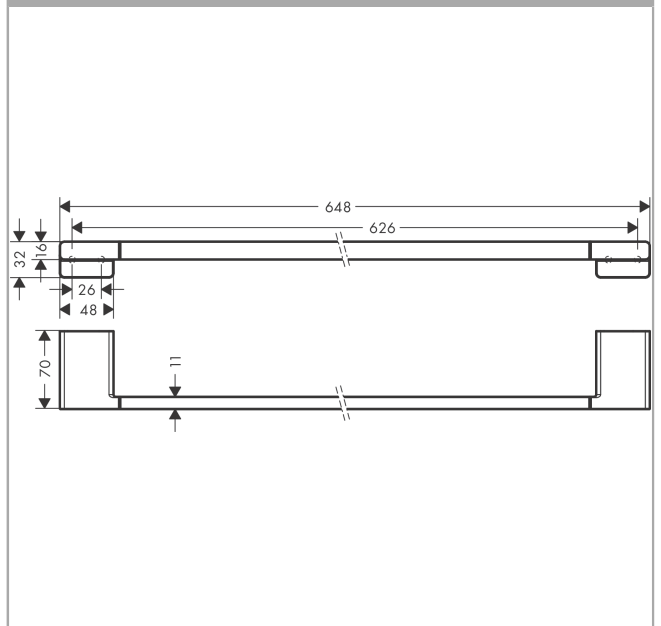

AddStoris
Bath towel rail
 Surfaces: **Brushed Bronze** Article Number: **41747140**

Description

product features

- wall-mounted
- material: metal
- material holder: metal
- length: 648 mm
- with mounting material
- concealed fastening
- drilling distance: 626 mm
- diameter drill hole: 6 mm

Design awards

reddot winner 2021

Product image

Scale drawing

AddStoris
Bath towel rail
Surfaces: **Brushed Bronze** Article Number: **41747140**

Exploded Drawing

Year of production: >04/21